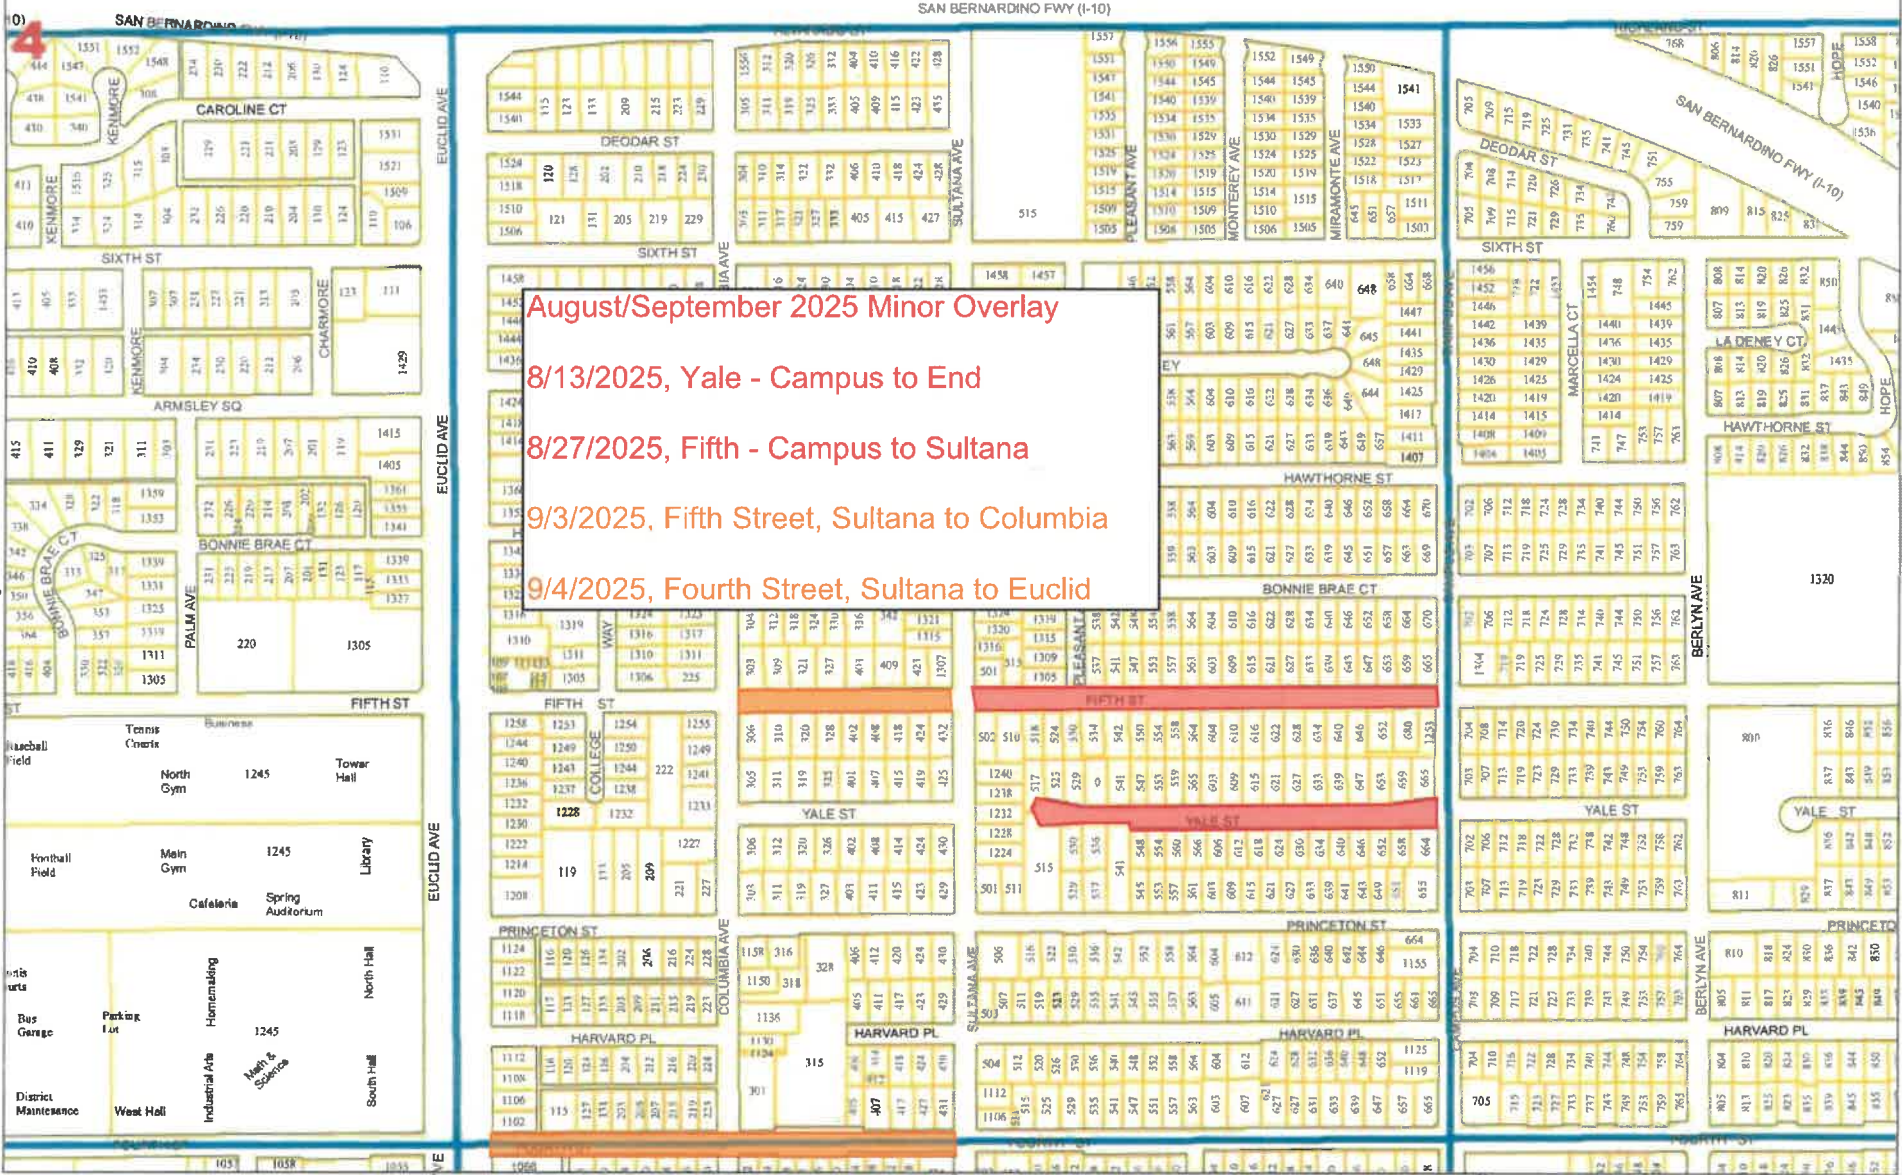

April 2025 Minor Overlay

- 4/1/2025, Lemon - State to California
- 4/2/2025, Plum - State to Mission
- 4/8/2025, Cherry - State to California
- 4/9/2025, Nevada - Sultana to R/R
- 4/9/2025, Sunkist - Sultana to R/R
- 4/15/2025, California - Euclid to Sultana
- 4/16/2025, Nevada, Euclid to Sultana
- 4/22/2025, Sunkist - Euclid to Sultana

11
12
13
14
15
16
17
18
19
20

33
34
35
36
37
38
39
40
41
42

108
104
103
102
101
100
99
98
97
96
95
94
93
92
91
90
89
88
87
86
85
84
83
82
81
80
79
78
77
76
75
74
73
72
71
70
69
68
67
66
65
64
63
62
61
60
59
58
57
56
55
54
53
52
51
50
49
48
47
46
45
44
43
42
41
40
39
38
37
36
35
34
33
32
31
30
29
28
27
26
25
24
23
22
21
20
19
18
17
16
15
14
13
12
11
10
9
8
7
6
5
4
3
2
1

August 2025 Minor Overlay

- 8/5/2025, Plaza Serena - Campus to Berlyn
- 8/6/2025, H Street - Campus to Berlyn
- 8/12/2025, J Street - Campus to Berlyn

12 13 14 15 16 17 18 19 20 21 22 23 24 25 26 27 28 29 30 31 32 33 34

August/September 2025 Minor Overlay
 8/13/2025, Yale - Campus to End
 8/27/2025, Fifth - Campus to Sultana
 9/3/2025, Fifth Street, Sultana to Columbia
 9/4/2025, Fourth Street, Sultana to Euclid

August/September 2025 Minor Overlay
8/19/2025, Berlyn - Fourth to Fifth Street
8/20/2025, Yale - Berlyn to Campus
8/26/2025, Sixth Street - Berlyn to Campus