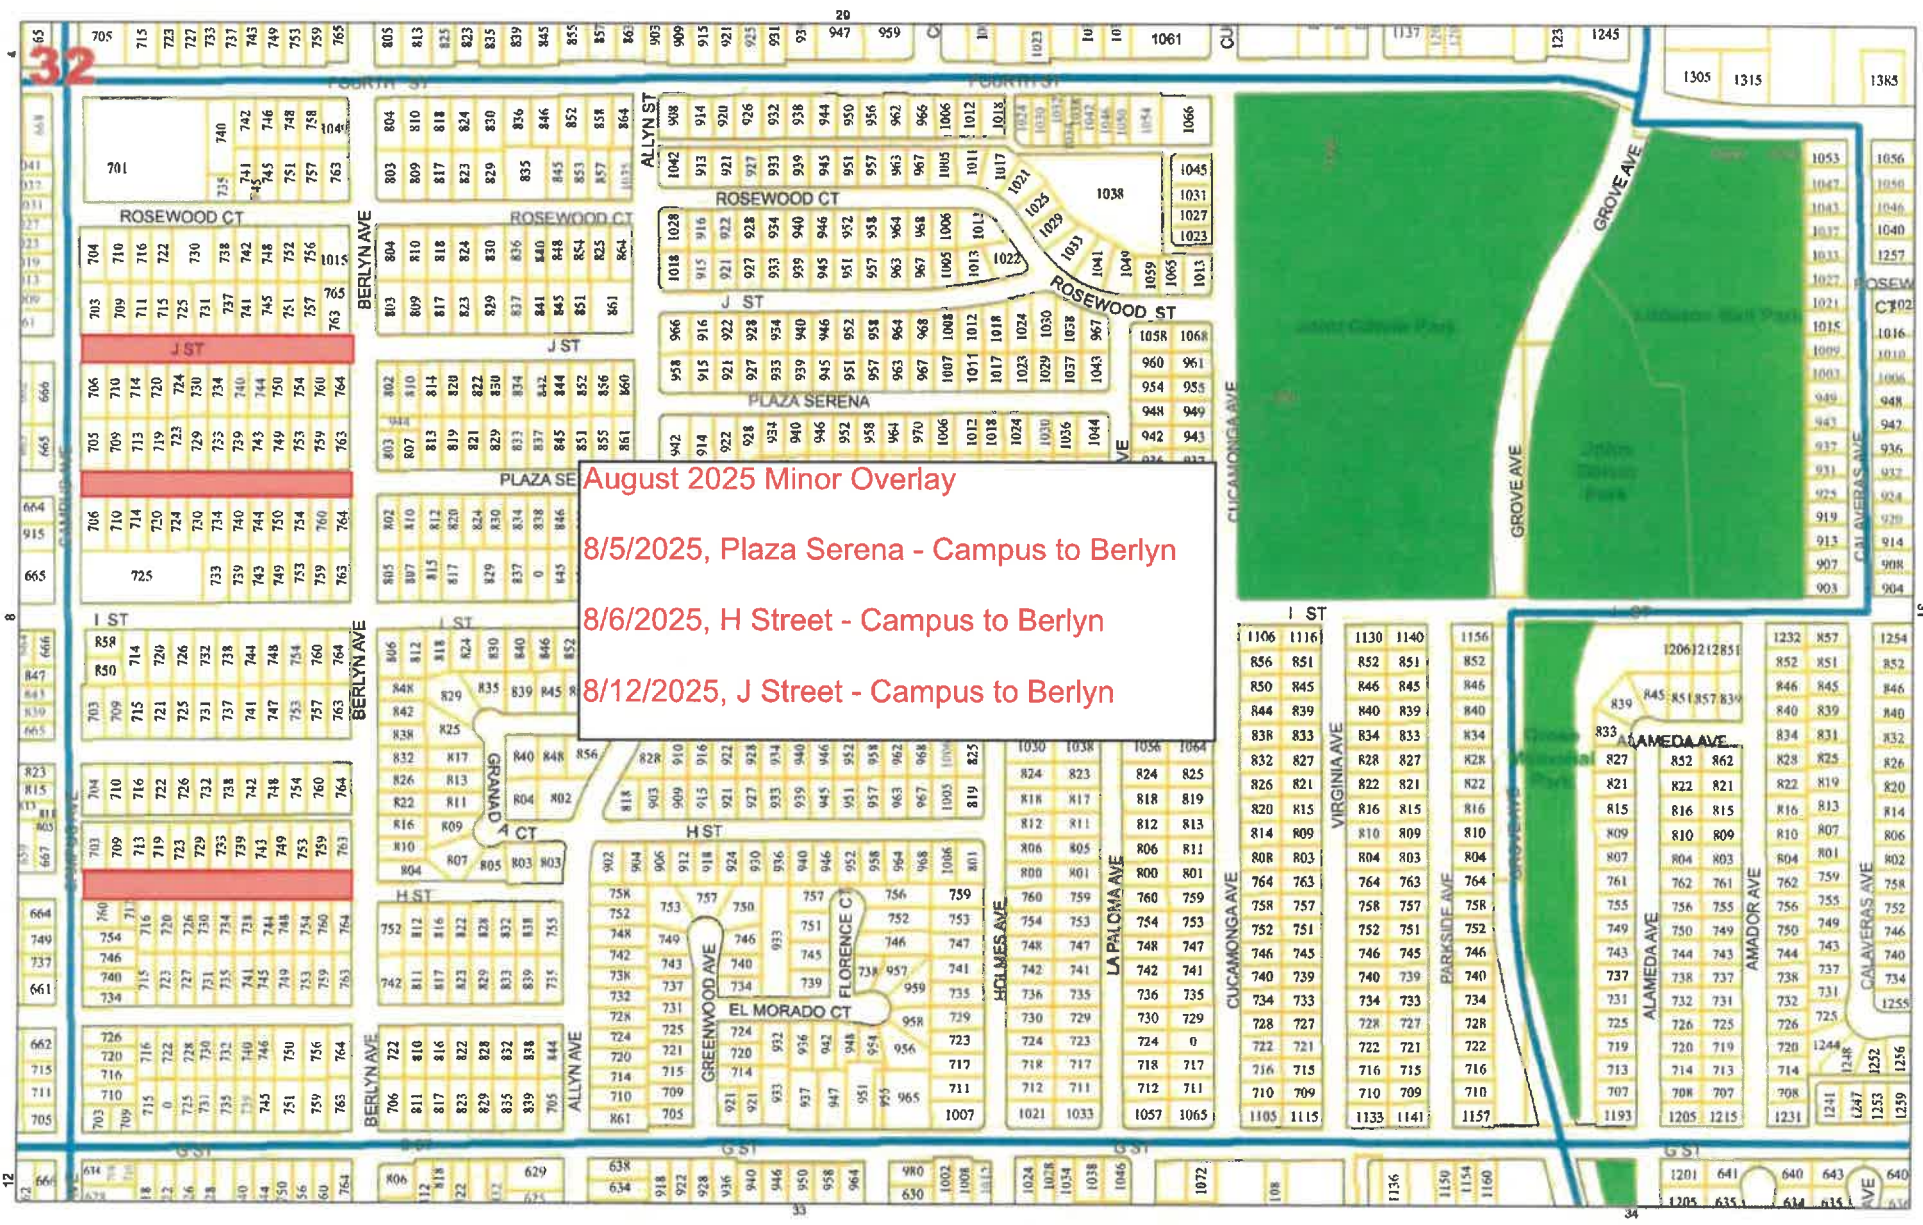

August 2025 Minor Overlay

- 8/5/2025, Plaza Serena - Campus to Berlyn
- 8/6/2025, H Street - Campus to Berlyn
- 8/12/2025, J Street - Campus to Berlyn

12 13 14 15 16 17 18 19 20 21 22 23 24 25 26 27 28 29 30 31 32 33 34