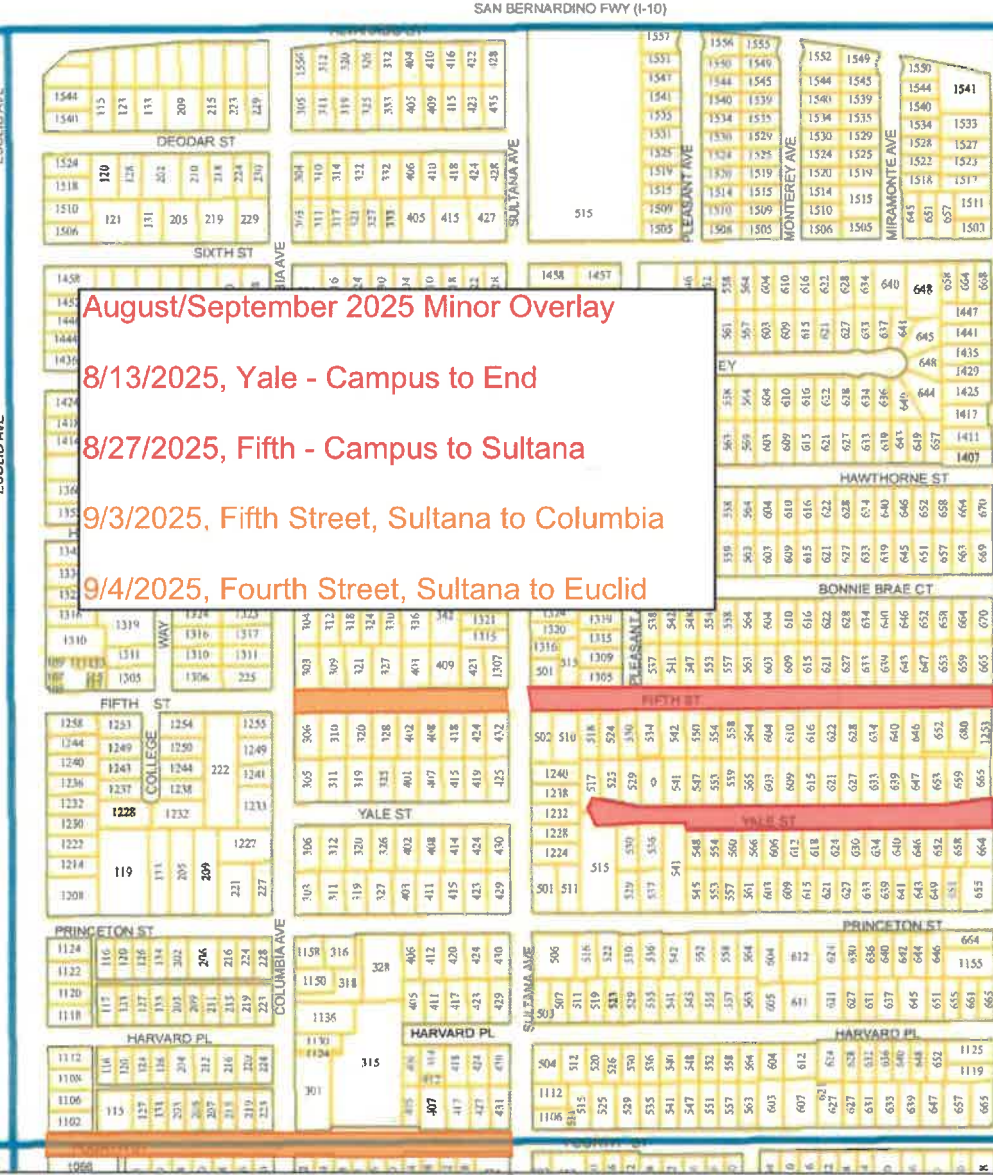

April 2025 Minor Overlay

- 4/1/2025, Lemon - State to California
- 4/2/2025, Plum - State to Mission
- 4/8/2025, Cherry - State to California
- 4/9/2025, Nevada - Sultana to R/R
- 4/9/2025, Sunkist - Sultana to R/R
- 4/15/2025, California - Euclid to Sultana
- 4/16/2025, Nevada, Euclid to Sultana
- 4/22/2025, Sunkist - Euclid to Sultana

11
12
13
14
15
16
17
18
19
20

33
34
35
36
37
38
39
40
41
42

108
104
103
102
101
100
99
98
97
96
95
94
93
92
91
90
89
88
87
86
85
84
83
82
81
80
79
78
77
76
75
74
73
72
71
70
69
68
67
66
65
64
63
62
61
60
59
58
57
56
55
54
53
52
51
50
49
48
47
46
45
44
43
42
41
40
39
38
37
36
35
34
33
32
31
30
29
28
27
26
25
24
23
22
21
20
19
18
17
16
15
14
13
12
11
10
9
8
7
6
5
4
3
2
1

August 2025 Minor Overlay

- 8/5/2025, Plaza Serena - Campus to Berlyn
- 8/6/2025, H Street - Campus to Berlyn
- 8/12/2025, J Street - Campus to Berlyn

12 13 14 15 16 17 18 19 20 21 22 23 24 25 26 27 28 29 30 31 32 33 34

August/September 2025 Minor Overlay
 8/13/2025, Yale - Campus to End
 8/27/2025, Fifth - Campus to Sultana
 9/3/2025, Fifth Street, Sultana to Columbia
 9/4/2025, Fourth Street, Sultana to Euclid

August/September 2025 Minor Overlay
8/19/2025, Berlyn - Fourth to Fifth Street
8/20/2025, Yale - Berlyn to Campus
8/26/2025, Sixth Street - Berlyn to Campus