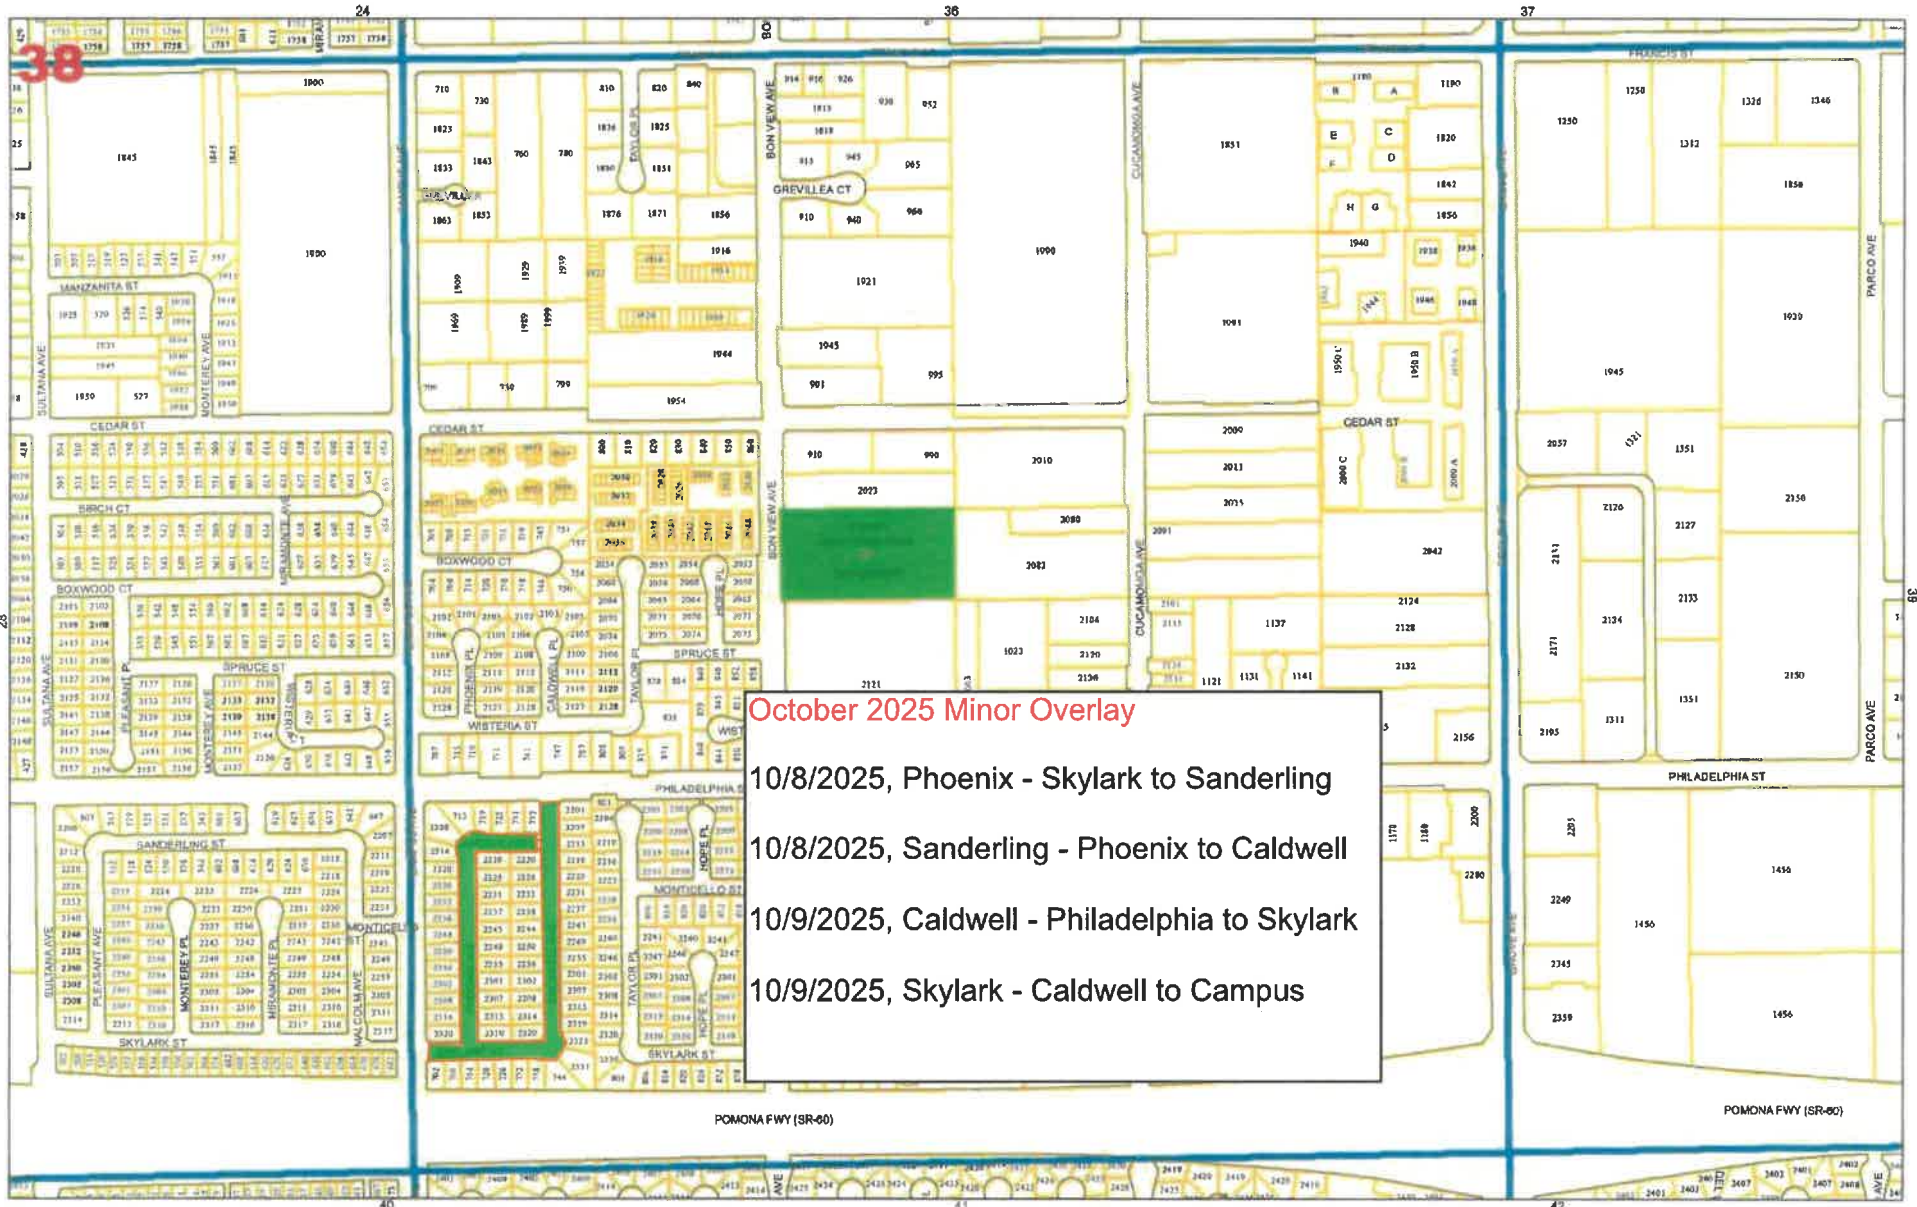

August 2025 Minor Overlay

- 8/5/2025, Plaza Serena - Campus to Berlyn
- 8/6/2025, H Street - Campus to Berlyn
- 8/12/2025, J Street - Campus to Berlyn

12 13 14 15 16 17 18 19 20 21 22 23 24 25 26 27 28 29 30 31 32 33 34

65 66 67 68 69 70 71 72 73 74 75 76 77 78 79 80 81 82 83 84 85 86 87 88 89 90 91 92 93 94 95 96 97 98 99 100 101 102 103 104 105 106 107 108 109 110 111 112 113 114 115 116 117 118 119 120 121 122 123 124 125 126 127 128 129 130 131 132 133 134 135 136 137 138 139 140 141 142 143 144 145 146 147 148 149 150 151 152 153 154 155 156 157 158 159 160 161 162 163 164 165 166 167 168 169 170 171 172 173 174 175 176 177 178 179 180 181 182 183 184 185 186 187 188 189 190 191 192 193 194 195 196 197 198 199 200

August/September 2025 Minor Overlay
 8/13/2025, Yale - Campus to End
 8/27/2025, Fifth - Campus to Sultana
 9/3/2025, Fifth Street, Sultana to Columbia
 9/4/2025, Fourth Street, Sultana to Euclid

August/September 2025 Minor Overlay
8/19/2025, Berlyn - Fourth to Fifth Street
8/20/2025, Yale - Berlyn to Campus
8/26/2025, Sixth Street - Berlyn to Campus